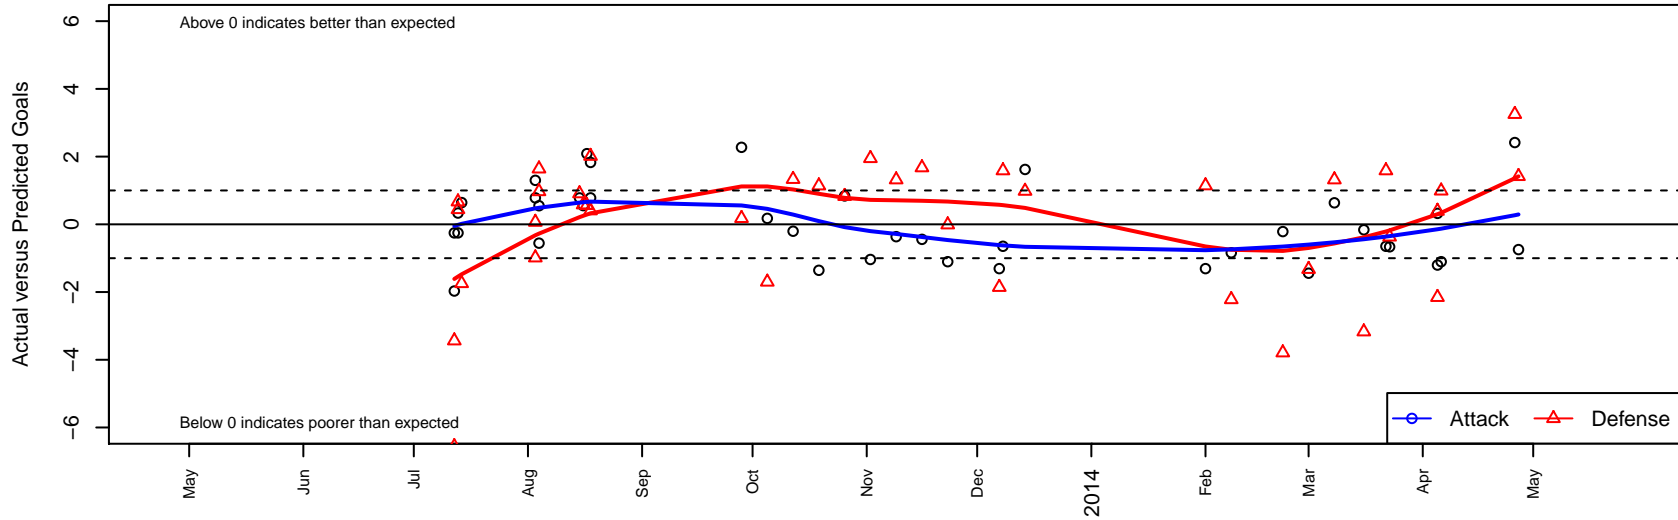

MVP Marauders White G02

Maple Valley Premier SC
 Maple Valley, WA
 G02 total strength=105
 attack=0.1 defense=0.08
 fall league = PSPL Copa U11, Spr PSPL Class
 alt names used:
 MAPLE VALLEY PREMIER MVP MARAUDER:
 MVP Marauders 02 White

Venues played:
 Kent Cornucopia Cup GU11 Gold U11
 SeaTac Cup U11 B U11
 Bigfoot GU11 Silver 2 U11
 PSPL Copa U11
 Spr PSPL Classic 2 U11
 WA Cup GU11 Gold/Silver/Bronze U11

MVP Marauders White G02
 Dots are actual minus expected GF (blue circles) and GA (red triangles).
 Blue line is smoothed change in attack strength. Red is smoothed change in defense strength.